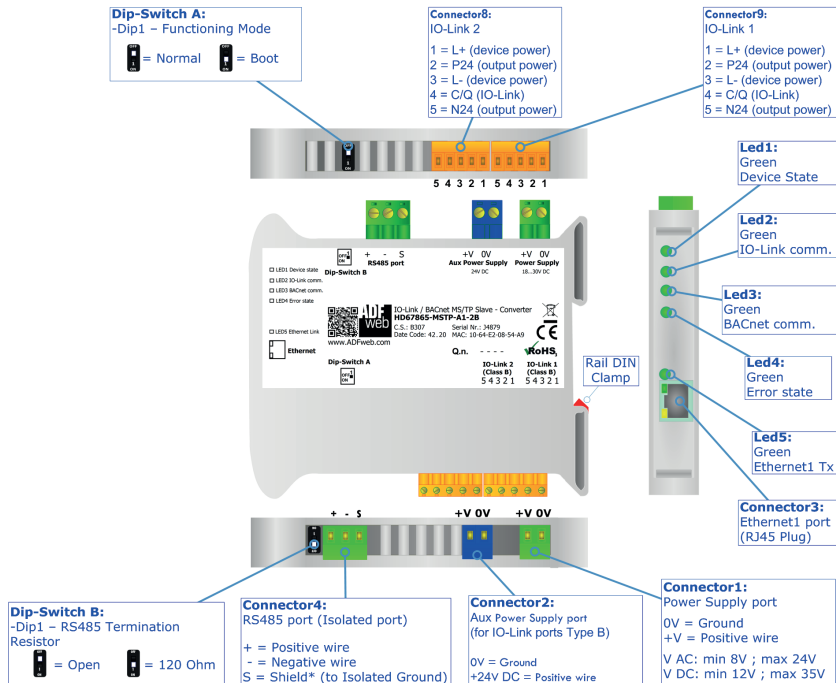

QR of Software

[www.adfweb.com/download/
filefold/SW67865.zip](http://www.adfweb.com/download/filefold/SW67865.zip)

BOX SHEET

IO-Link / Bacnet Slave – Converter

Box Sheet for Order code: HD67865-MSTP-A1-2B
Document code: BS67865-MSTP-A1-2B
V1.000

ADFweb.com srl

Strada Nuova, 17, IT-31010 Mareno di Piave, Treviso - Italy

CONNECTION SCHEME

Order code: HD67865-MSTP-A1-2B

Order code: HD67865-MSTP-A1-2B