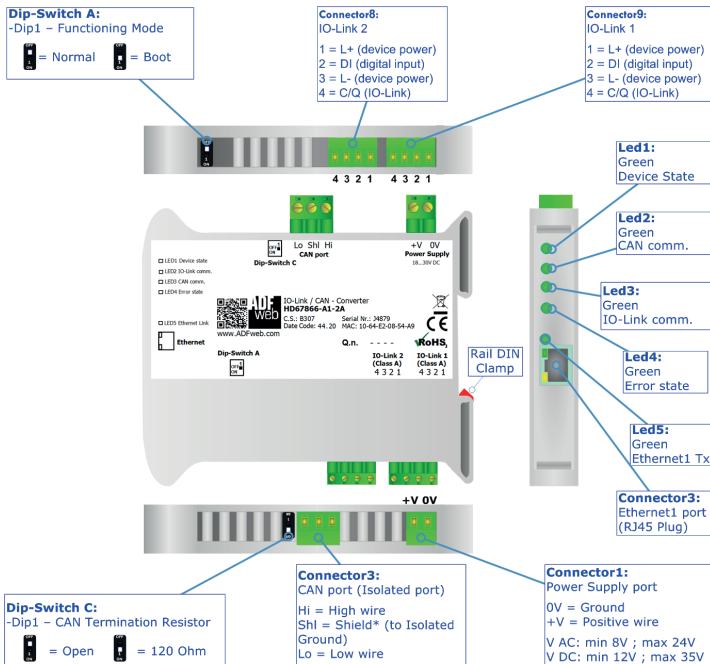

QR of Software

[www.adfweb.com/download/
filefold/SW67866.zip](http://www.adfweb.com/download/filefold/SW67866.zip)

HD67866-A1-2A

BOX SHEET

IO-Link / CAN – Converter

Box Sheet for Order code: HD67866-A1-2A
Document code: BS67866-A1-2A
V1.000

ADFweb.com srl

Strada Nuova, 17, IT-31010 Marenò di Piave, Treviso - Italy

www.ADFweb.com

CONNECTION SCHEME

Order code: HD67866-A1-2A

Order code: HD67866-A1-2A