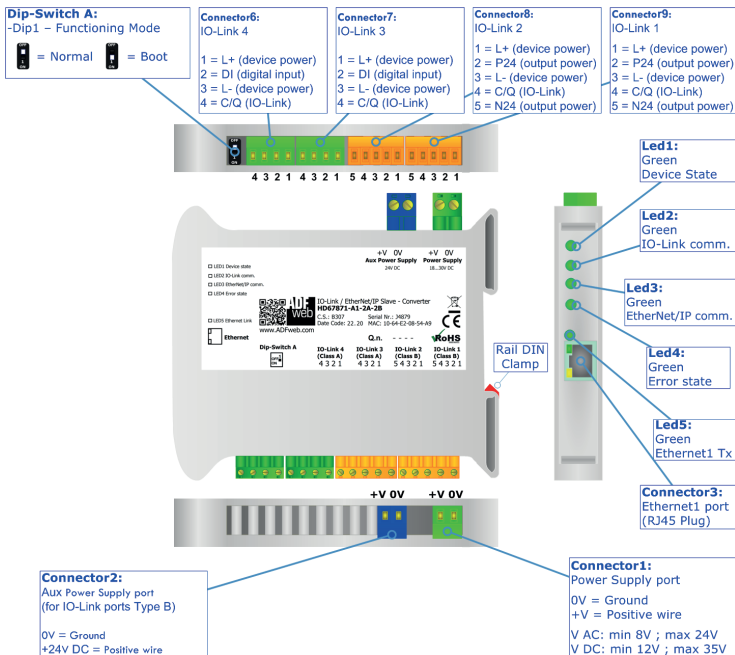

QR of Software

[www.adfweb.com/download/
filefold/SW67871.zip](http://www.adfweb.com/download/filefold/SW67871.zip)

HD67871-A1-2A-2B

BOX SHEET

IO-Link / Ethernet/IP slave – Converter

Box Sheet for Order code: HD67871-A1-2A-2B
Document code: BS67871-A1-2A-2B
V1.000

ADFweb.com srl

Strada Nuova, 17, IT-31010 Mareno di Piave, Treviso - Italy

www.ADFweb.com

CONNECTION SCHEME

Order code: HD67871-A1-2A-2B

Order code: HD67871-A1-2A-2B