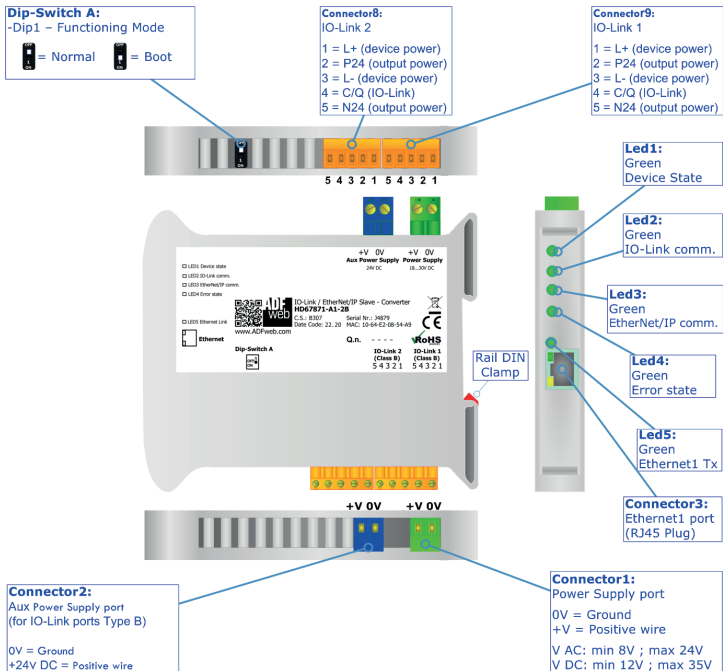

# BOX SHEET

**IO-Link / Ethernet/IP slave – Converter**

Box Sheet for Order code: HD67871-A1-2B

Document code: BS67871-A1-2B

V1.000

**ADFweb.com srl**

Strada Nuova, 17, IT-31010 Mareno di Piave, Treviso - Italy

# CONNECTION SCHEME

Order code: HD67871-A1-2B

Order code: HD67871-A1-2B