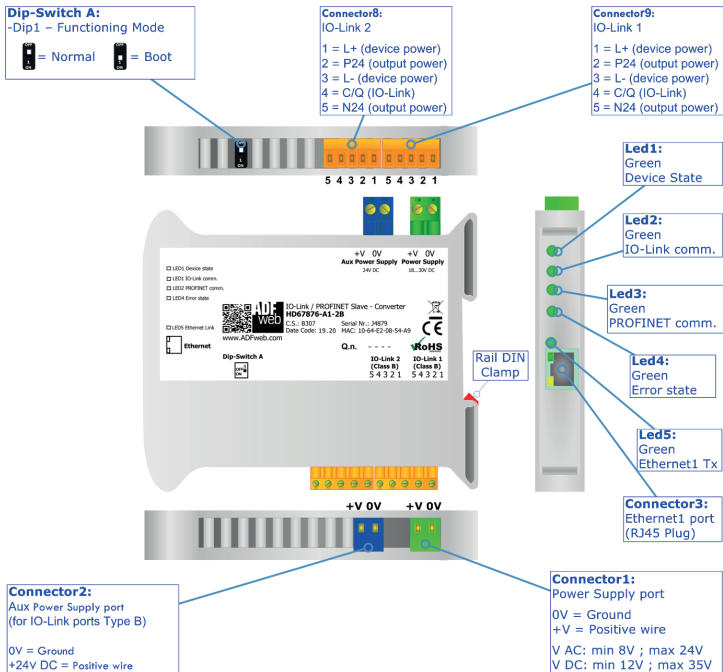

QR of Software

[www.adfweb.com/download/
filefold/SW67876.zip](http://www.adfweb.com/download/filefold/SW67876.zip)

HD67876-A1-2B

BOX SHEET

IO-Link / PROFINET slave – Converter

Box Sheet for Order code: HD67876-A1-2B
Document code: BS67876-A1-2B
V1.000

ADFweb.com srl

Strada Nuova, 17, IT-31010 Mareno di Piave, Treviso - Italy

www.ADFweb.com

CONNECTION SCHEME

Order code: HD67876-A1-2B

Order code: HD67876-A1-2B