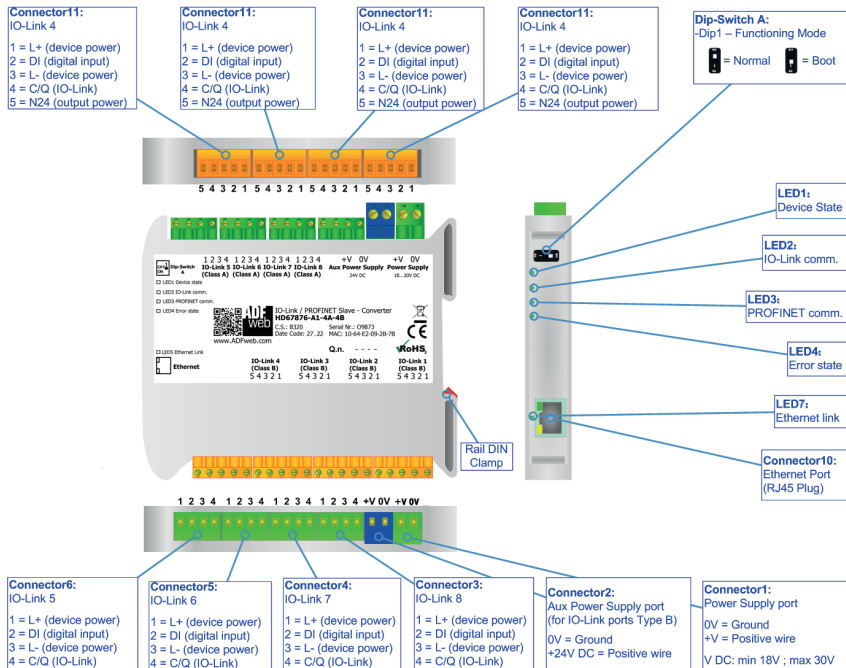

# BOX SHEET

**IO-Link / PROFINET slave – Converter**

Box Sheet for Order code: HD67876-A1-4A-4B  
Document code: BS67876-A1-4A-4B  
V1.000

**ADFweb.com srl**

Strada Nuova, 17, IT-31010 Marenco di Piave, Treviso - Italy

# CONNECTION SCHEME

Order code: HD67876-A1-4A-4B

Order code: HD67876-A1-4A-4B