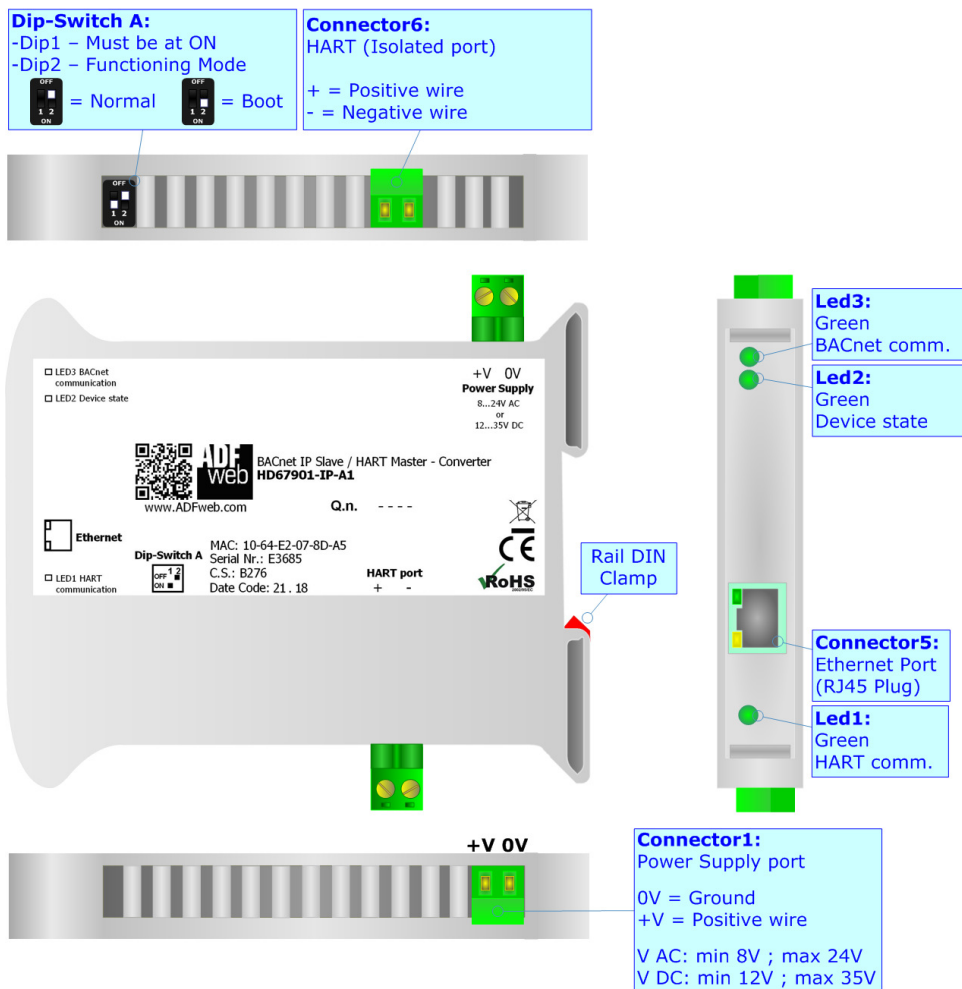

BACnet IP Slave / HART Master - Converter

To obtain the complete manual please go to

www.adfweb.com/download/filefold/MN67901_ENG.pdf

To obtain the new version of this box sheet please go to

www.adfweb.com/download/filefold/BS67901-IP-A1_ENG.pdf

CONNECTION SCHEME:

CONFIGURATION SOFTWARE:

For setting up the device you need the software named SW67901.

To obtain this software please go to

www.adfweb.com/download/filefold/SW67901.zip

ADFweb.com s.r.l.
 www.adfweb.com
 info@adfweb.com

Manual

Box-Sheet

Software

Electronic Devices

Box Sheet for Order code: HD67901-IP-A1
Document code: BS67901-IP-A1
V1.000

support@adfweb.com

Manual

Box-Sheet