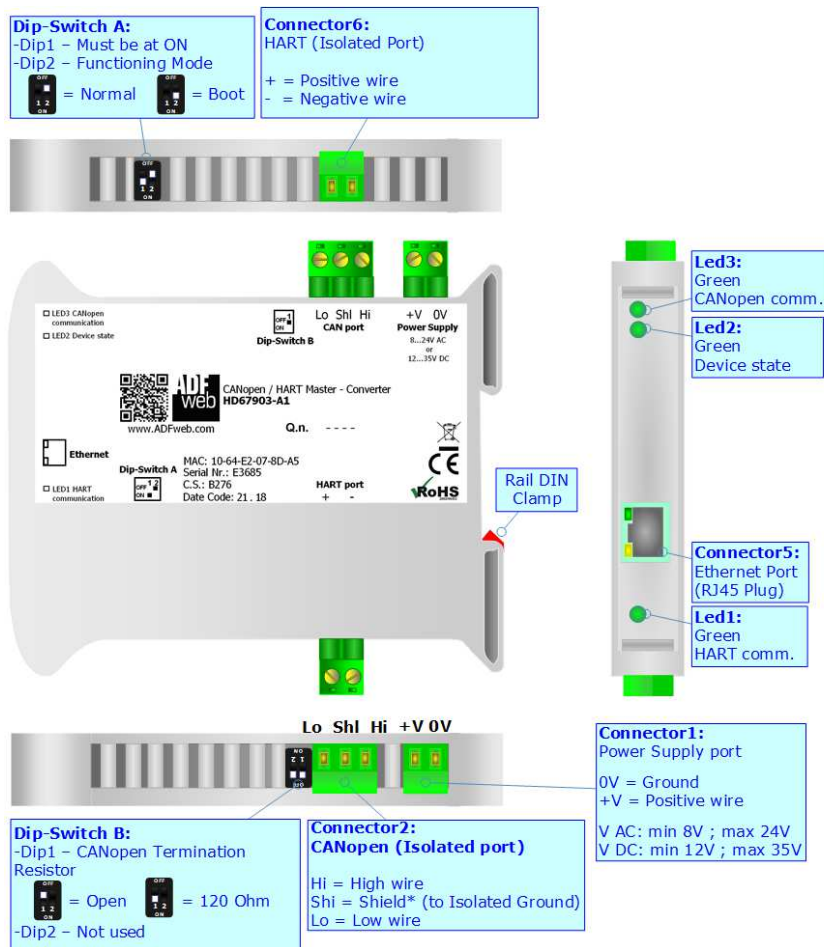

CANopen / HART Master – Converter

To obtain the complete manual please go to

www.adfweb.com/download/filefold/MN67903_ENG.pdf

To obtain the new version of this box sheet please go to

www.adfweb.com/download/filefold/BS67903-A1_ENG.pdf

CONNECTION SCHEME:

CONFIGURATION SOFTWARE:

For setting up the device you need the software named SW67903.

To obtain this software please go to

www.adfweb.com/download/filefold/SW67903.zip

ADFweb.com S.r.l.
www.adfweb.com
support@adfweb.com