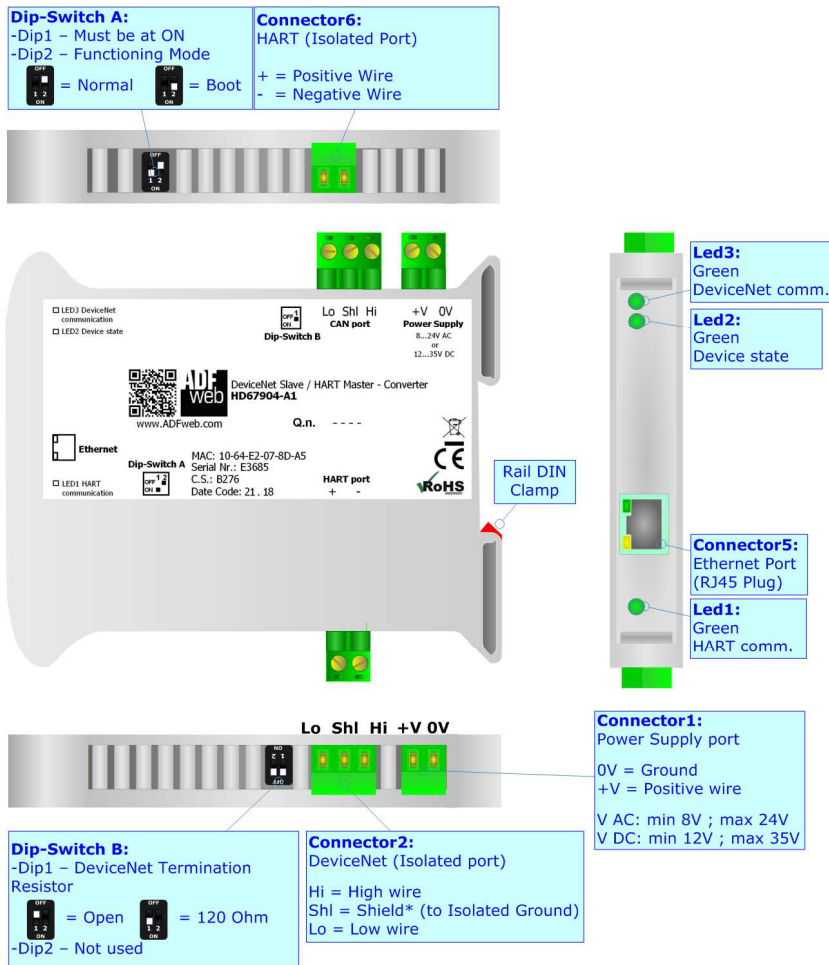

DeviceNet Slave / HART Master - Converter

To obtain the complete manual please go to

www.adfweb.com/download/filefold/MN67904_ENG.pdf

To obtain the new version of this box sheet please go to

www.adfweb.com/download/filefold/BS67904-A1_ENG.pdf

CONNECTION SCHEME:

CONFIGURATION SOFTWARE:

For setting up the device you need the software named SW67904.

To obtain this software please go to

www.adfweb.com/download/filefold/SW67904.zip

ADFweb.com s.r.l.
 www.adfweb.com
 info@adfweb.com
 support@adfweb.com