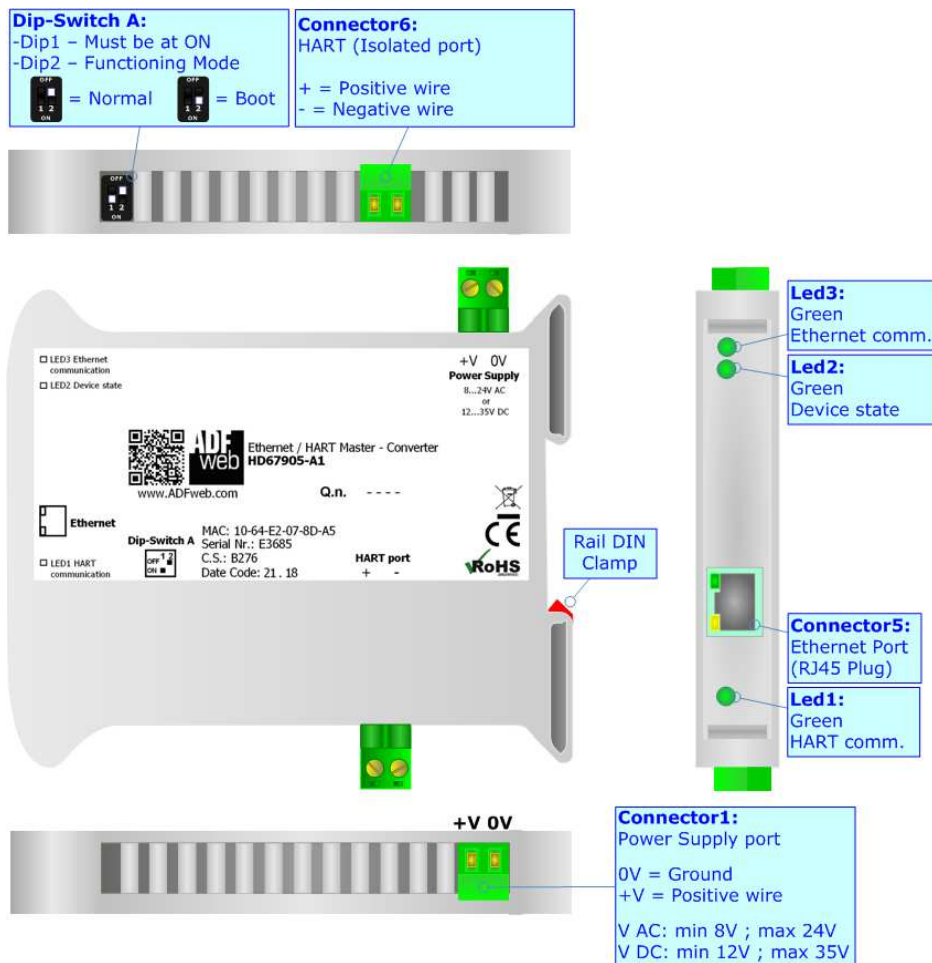

Ethernet / HART Master - Converter

To obtain the complete manual please go to

www.adfweb.com/download/filefold/MN67905_ENG.pdf

To obtain the new version of this box sheet please go to

www.adfweb.com/download/filefold/BS67905-A1_ENG.pdf

CONNECTION SCHEME:

CONFIGURATION SOFTWARE:

For setting up the device you need the software named SW67905.

To obtain this software please go to

www.adfweb.com/download/filefold/SW67905.zip

ADFweb.com s.r.l.
 www.adfweb.com
 info@adfweb.com
 support@adfweb.com