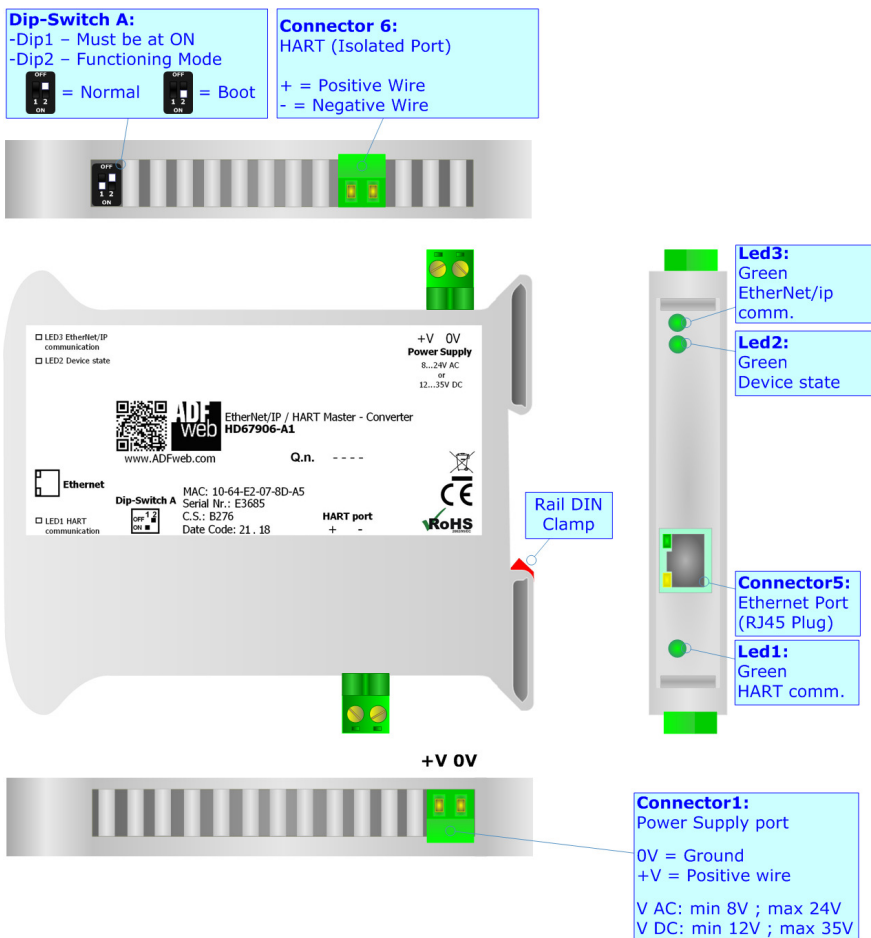

EtherNet/IP / HART Master - Converter

To obtain the complete manual please go to

www.adfweb.com/download/filefold/MN67906_ENG.pdf

To obtain the new version of this box sheet please go to

www.adfweb.com/download/filefold/BS67906-A1_ENG.pdf

CONNECTION SCHEME:

CONFIGURATION SOFTWARE:

For setting up the device you need the software named SW67906.

To obtain this software please go to

www.adfweb.com/download/filefold/SW67906.zip

ADFweb.com s.r.l.
 www.adfweb.com
 info@adfweb.com
 support@adfweb.com