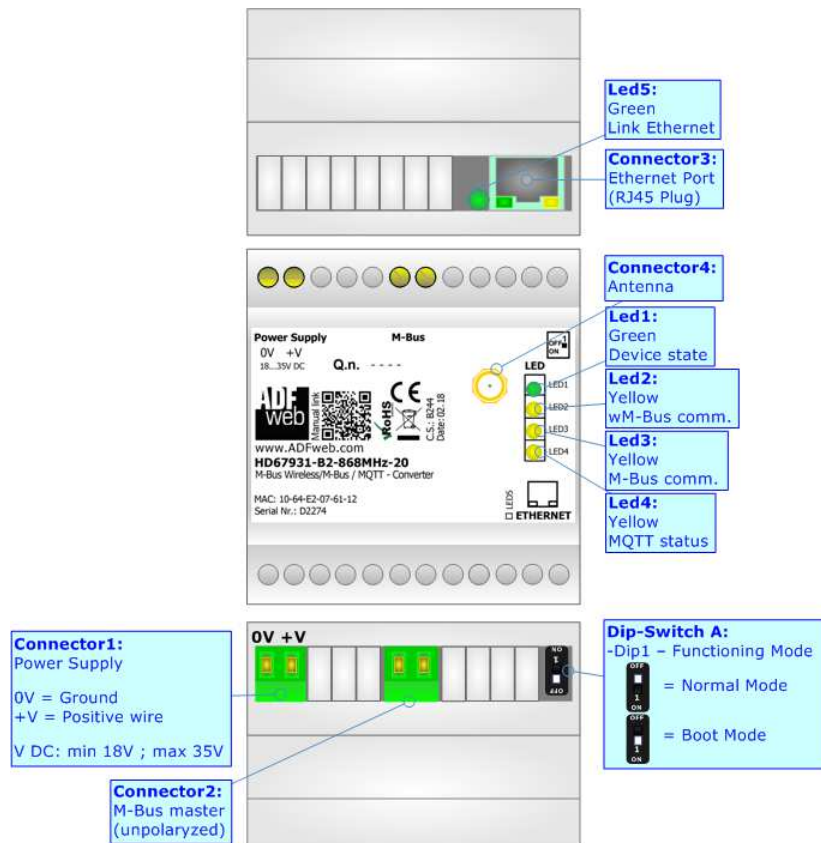

M-Bus / M-Bus Wireless / MQTT - Converter

To obtain the complete manual please go to:

www.adfweb.com/download/filefold/MN67931_ENG.pdf

To obtain the new version of this box sheet please go to:

www.adfweb.com/download/filefold/BS67931-B2-xxxMHz-xxx_ENG.pdf

CONNECTION SCHEME:

CONFIGURATION SOFTWARE:

For setting up the device you need the software named SW67931. To obtain this software please go to:

www.adfweb.com/download/filefold/SW67931.zip

ADFweb.com S.r.l.
 www.adfweb.com
 support@adfweb.com

Manual

Box-Sheet

Software