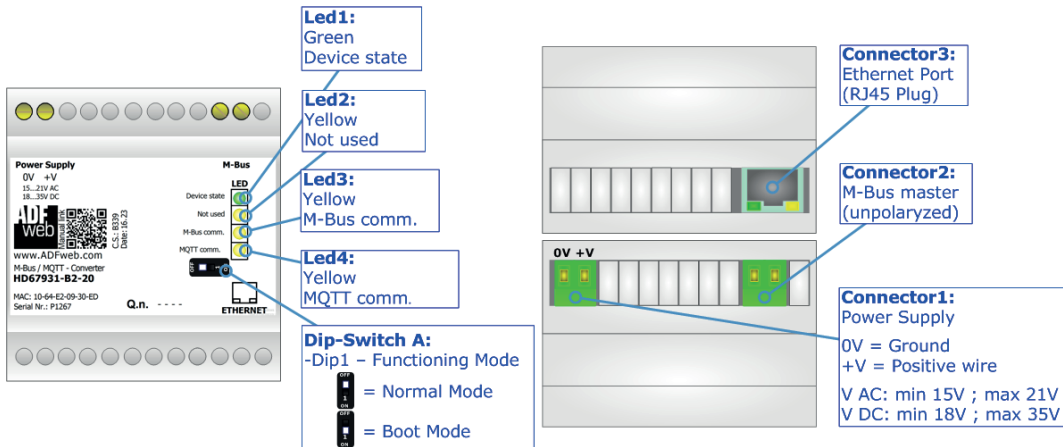

QR of Software

[www.adfweb.com/download/
filefold/SW67931.zip](http://www.adfweb.com/download/filefold/SW67931.zip)

HD67931-B2

BOX SHEET

M-Bus / MQTT - Converter

Box Sheet for Order code: HD67931-B2
Document code: BS67931-B2
V1.001

ADFweb.com srl
Strada Nuova, 17, IT-31010 Mareno di Piave, Treviso - Italy

www.ADFweb.com

CONNECTION SCHEME

Order code: HD67931-B2

Order code: HD67931-B2