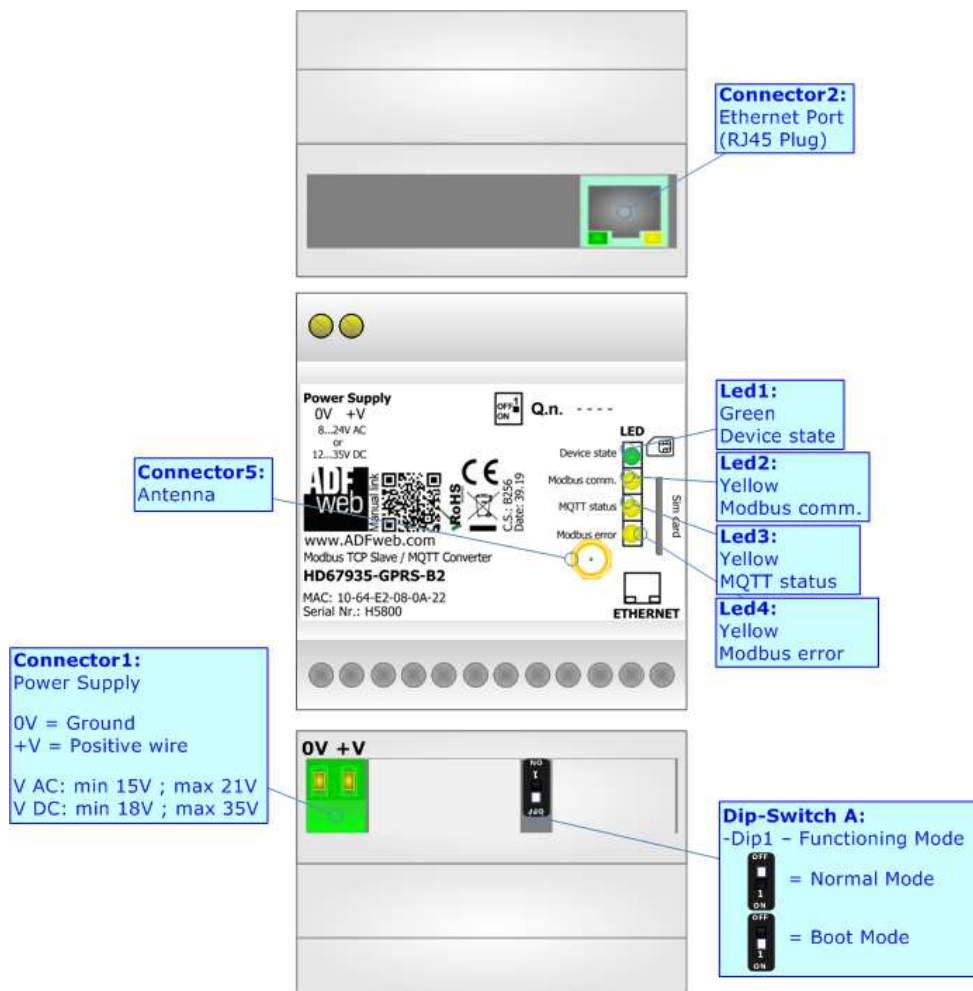

Modbus TCP master / MQTT - Converter

To obtain the complete manual please go to:

www.adfweb.com/download/filefold/MN67935_ENG.pdf

To obtain the new version of this box sheet please go to:

www.adfweb.com/download/filefold/BS67935-GPRS-B2_ENG.pdf

CONNECTION SCHEME:

CONFIGURATION SOFTWARE:

For setting up the device you need the software named SW67935. To obtain this software please go to:

www.adfweb.com/download/filefold/SW67935.zip

ADFweb.com S.r.l.
www.adfweb.com
support@adfweb.com