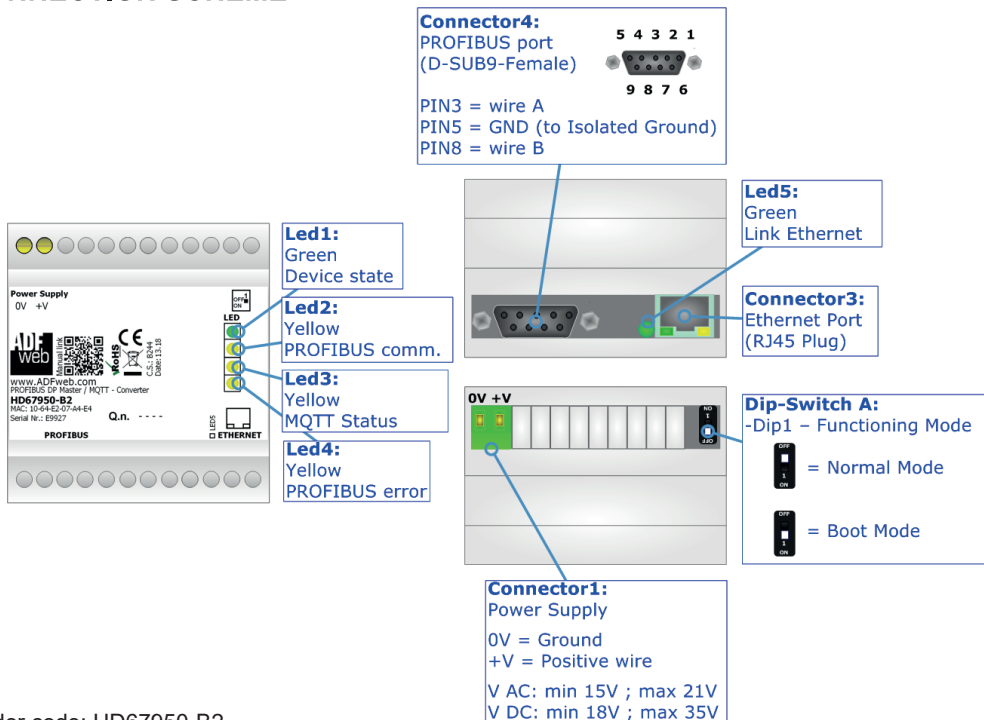

QR of Software

[www.adfweb.com/download/
filefold/SW67950.zip](http://www.adfweb.com/download/filefold/SW67950.zip)

HD67950-B2

BOX SHEET

PROFIBUS Master / MQTT – Converter

Box Sheet for Order code: HD67950-B2
Document code: BS67950-B2
V1.001

ADFweb.com srl

Strada Nuova, 17, IT-31010 Mareno di Piave, Treviso - Italy

www.ADFweb.com

CONNECTION SCHEME

Order code: HD67950-B2

Order code: HD67950-B2