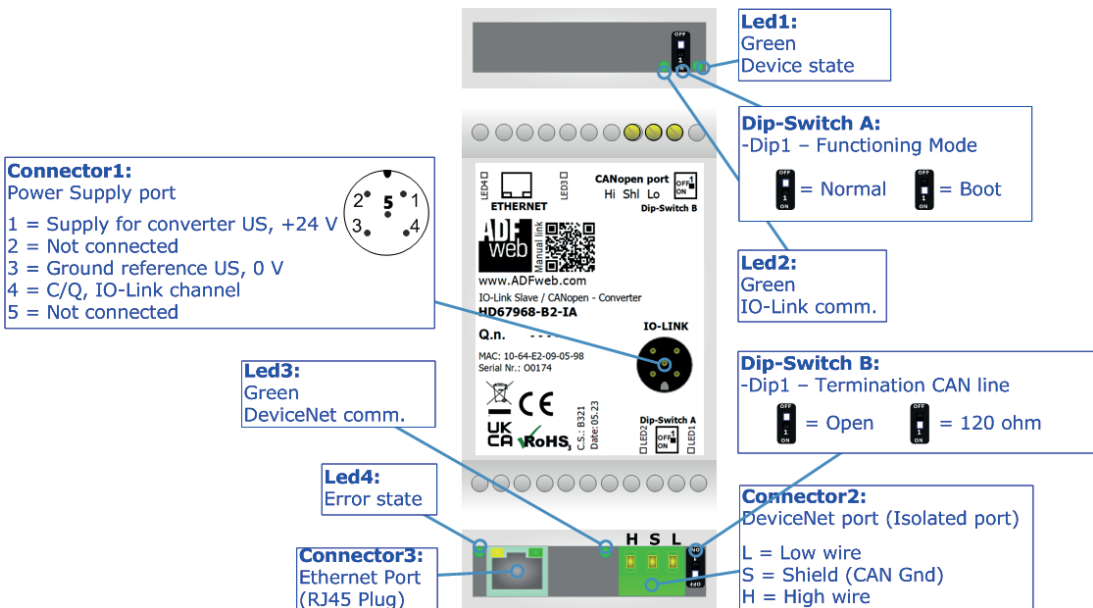

QR of Software

[www.adfweb.com/download/
filefold/SW67968.zip](http://www.adfweb.com/download/filefold/SW67968.zip)

HD67968-B2-IA

BOX SHEET

IO-Link Slave / CANopen Converter

Box Sheet for Order code: HD67968-B2-IA
Document code: BS67968-B2-IA
V1.000

ADFweb.com srl

Strada Nuova, 17, IT-31010 Mareno di Piave, Treviso - Italy

www.ADFweb.com

CONNECTION SCHEME

Order code: HD67968-B2-IA

Order code: HD67968-B2-IA