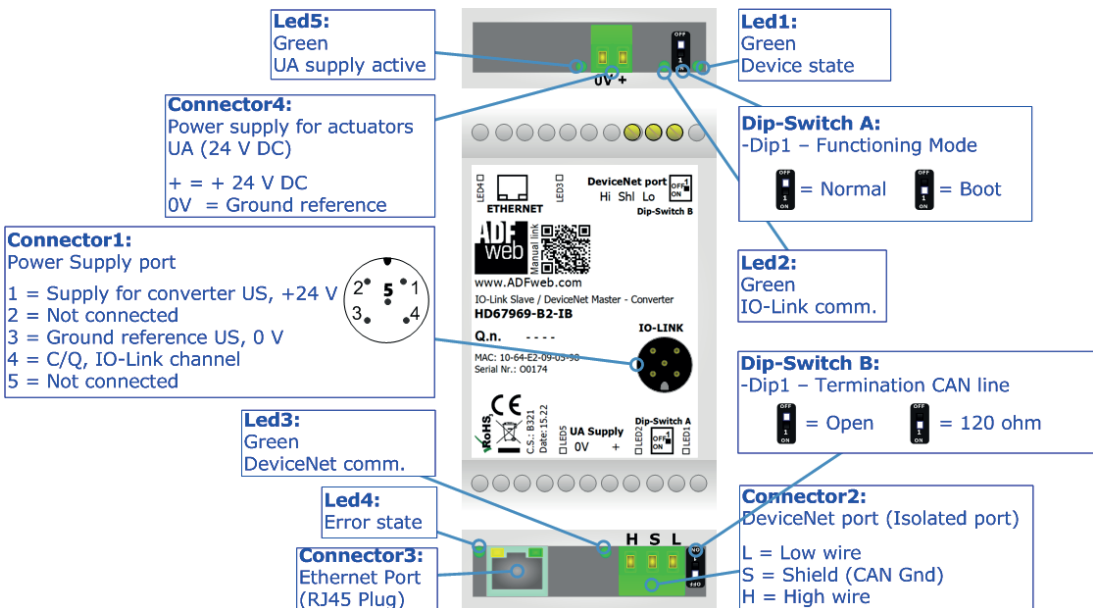

QR of Software

[www.adfweb.com/download/
filefold/SW67969.zip](http://www.adfweb.com/download/filefold/SW67969.zip)

HD67969-B2-IB

BOX SHEET

**IO-Link Slave / Devicenet Master
Converter**

Box Sheet for Order code: HD67969-B2-IB
Document code: BS67969-B2-IB
V1.000

ADFweb.com srl

Strada Nuova, 17, IT-31010 Mareno di Piave, Treviso - Italy

www.ADFweb.com

CONNECTION SCHEME

Order code: HD67969-B2-IB

Order code: HD67969-B2-IB