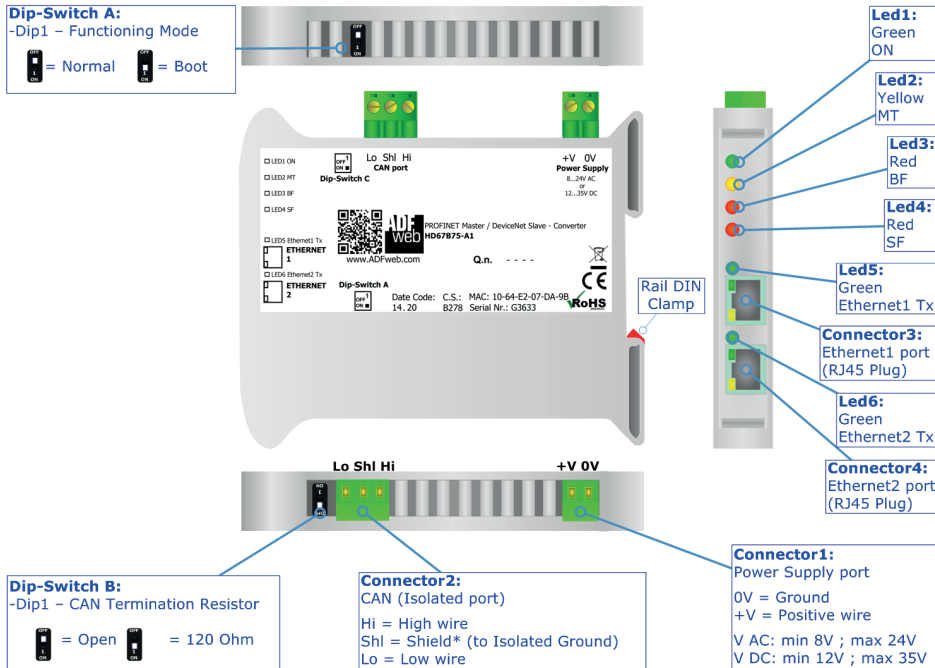

QR of Software

[www.adfweb.com/download/
filefold/SW67B75.zip](http://www.adfweb.com/download/filefold/SW67B75.zip)

HD67B75-A1

BOX SHEET

**PROFINET Master / DeviceNet Slave
Converter**

Box Sheet for Order code: HD67B75-A1
Document code: BS67B75-A1
V1.000

ADFweb.com srl

Strada Nuova, 17, IT-31010 Mareno di Piave, Treviso - Italy

www.ADFweb.com

CONNECTION SCHEME

Order code: HD67B75-A1

Order code: HD67B75-A1