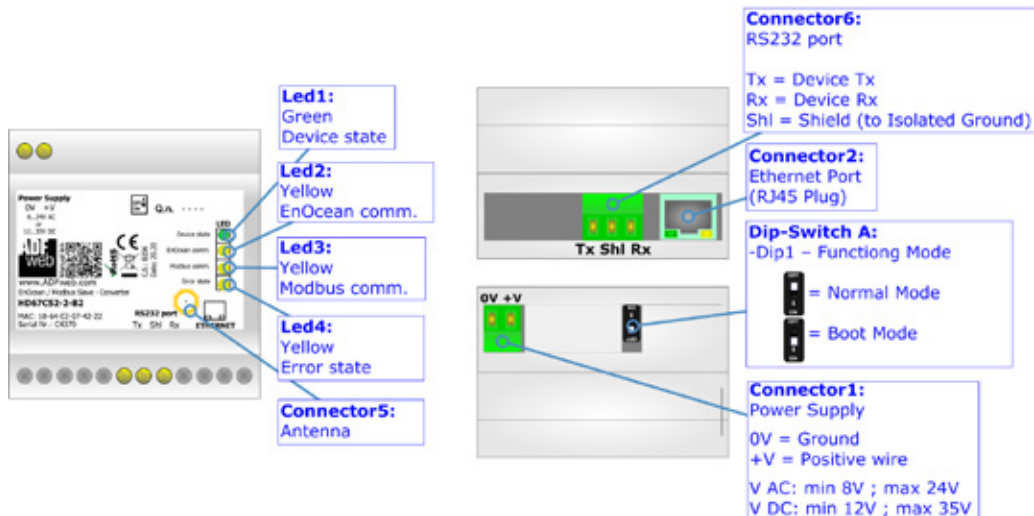

BOX SHEET

**EnOcean / Modbus (RS232 o RS485)
Converter**

Box Sheet for Order code: HD67C52-2-B2
Document code: BS67C52-2-B2
V1.000

ADFweb.com srl

Strada Nuova, 17, IT-31010 Mareno di Piave, Treviso - Italy

CONNECTION SCHEME

Order code: HD67C52-2-B2

Order code: HD67C52-2-B2