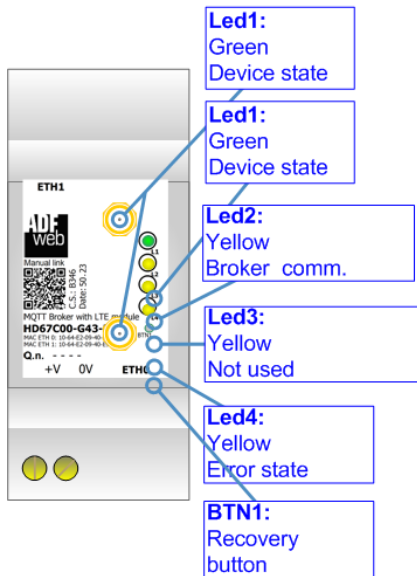

QR of Manual

---

[www.adfweb.com/download/  
filefold/MN67C00\\_ENG.pdf](http://www.adfweb.com/download/filefold/MN67C00_ENG.pdf)

QR of Box-Sheet

---

[www.adfweb.com/download/  
filefold/BS67C00-G43-B2\\_ENG.pdf](http://www.adfweb.com/download/filefold/BS67C00-G43-B2_ENG.pdf)

# BOX SHEET

**MQTT Broker with or without LTE module**

Box Sheet for Order code: HD67C00-G43-B2  
Document code: BS67C00-G43-B2  
V1.000

**ADFweb.com srl**

Strada Nuova, 17, IT-31010 Mareno di Piave, Treviso - Italy

# CONNECTION SCHEME

Order code: HD67C00-G43-B2

Order code: HD67C00-G43-B2