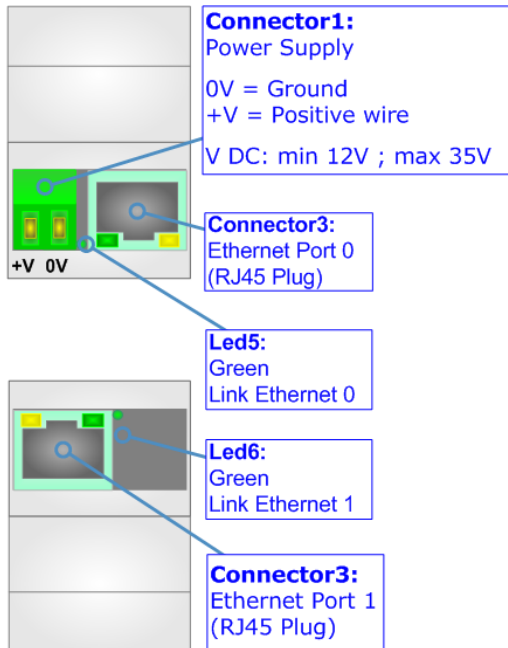

# CONNECTION SCHEME

Order code: HD67C00-G43-B2

Order code: HD67C00-G43-B2