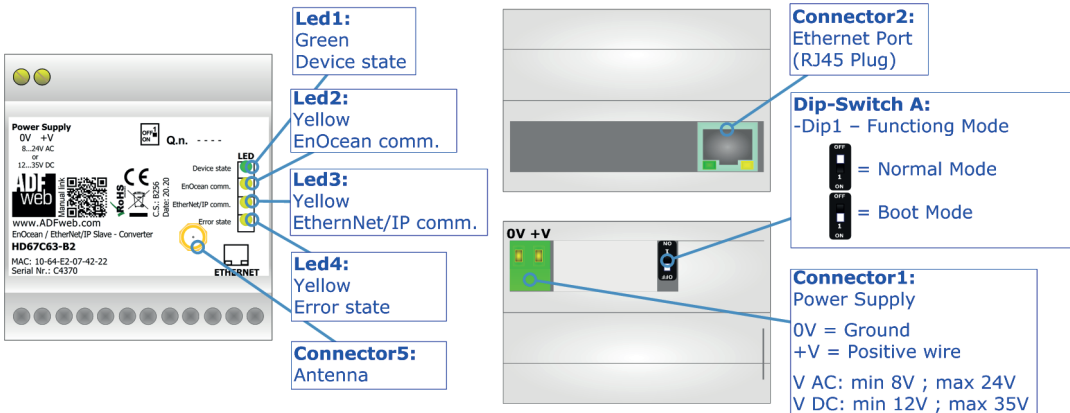

# BOX SHEET

**EnOcean / Ethernet/IP Converter**

Box Sheet for Order code: HD67C63-B2  
Document code: BS67C63-B2  
V1.000

**ADFweb.com srl**

Strada Nuova, 17, IT-31010 Mareno di Piave, Treviso - Italy

[www.ADFweb.com](http://www.ADFweb.com)

# CONNECTION SCHEME

Order code: HD67C63-B2

Order code: HD67C63-B2