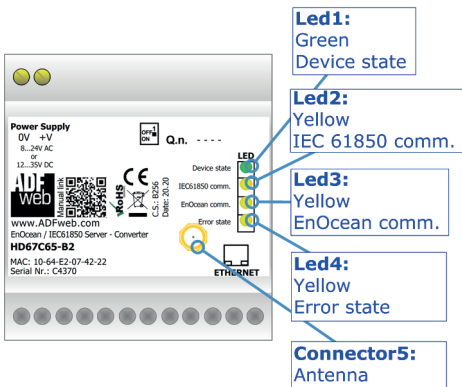

QR of Software

[www.adfweb.com/download/
filefold/SW67C65.zip](http://www.adfweb.com/download/filefold/SW67C65.zip)

HD67C65-B2

BOX SHEET

EnOcean / IEC61850 Converter

Box Sheet for Order code: HD67C65-B2
Document code: BS67C65-B2
V1.000

ADFweb.com srl

Strada Nuova, 17, IT-31010 Mareno di Piave, Treviso - Italy

www.ADFweb.com

CONNECTION SCHEME

Order code: HD67C65-B2

Order code: HD67C65-B2