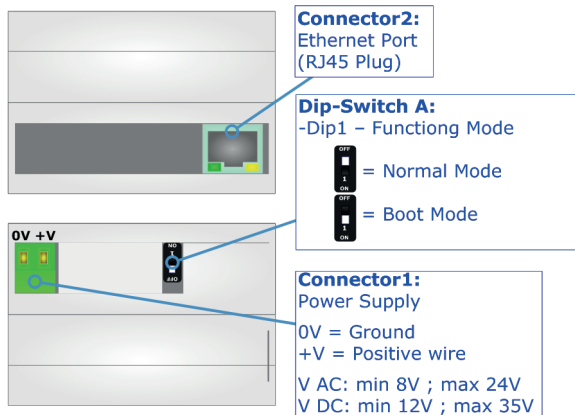

QR of Software

[www.adfweb.com/download/
filefold/SW67C65.zip](http://www.adfweb.com/download/filefold/SW67C65.zip)

HD67C65-B2

BOX SHEET

EnOcean / IEC61850 Converter

Box Sheet for Order code: HD67C65-B2
Document code: BS67C65-B2
V1.000

ADFweb.com srl

Strada Nuova, 17, IT-31010 Mareno di Piave, Treviso - Italy

www.ADFweb.com

CONNECTION SCHEME

Order code: HD67C65-B2

Order code: HD67C65-B2