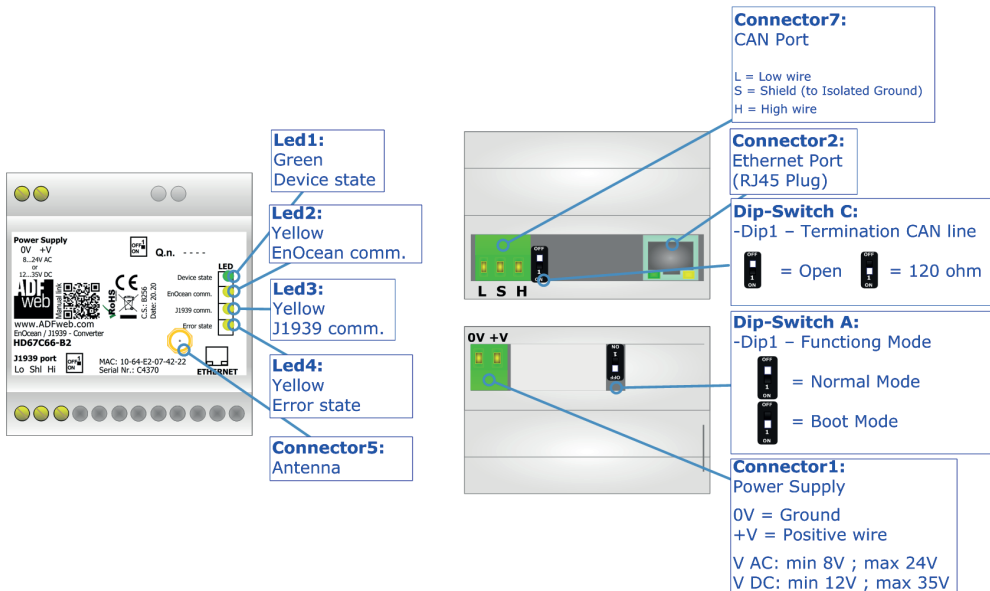

QR of Software

[www.adfweb.com/download/
filefold/SW67C66.zip](http://www.adfweb.com/download/filefold/SW67C66.zip)

HD67C66-B2

BOX SHEET

EnOcean / J1939 Converter

Box Sheet for Order code: HD67C66-B2
Document code: BS67C66-B2
V1.000

ADFweb.com srl
Strada Nuova, 17, IT-31010 Mareno di Piave, Treviso - Italy

www.ADFweb.com

CONNECTION SCHEME

Order code: HD67C66-B2

Order code: HD67C66-B2