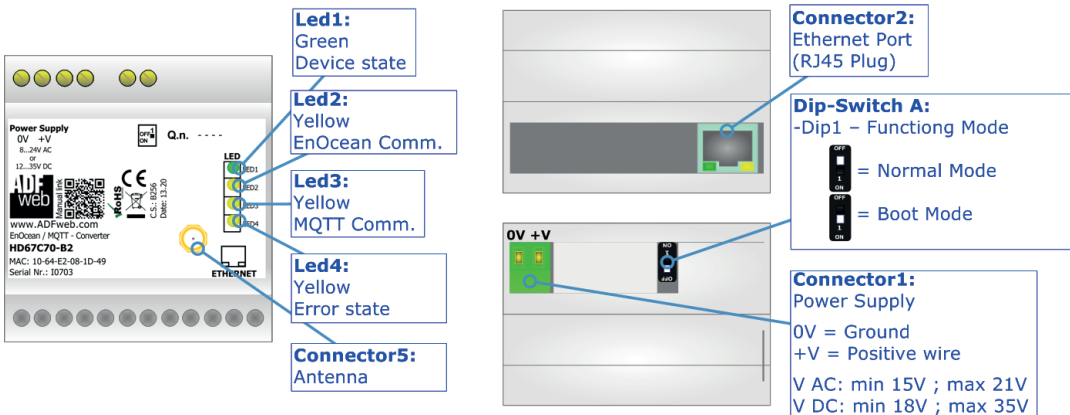

QR of Software

[www.adfweb.com/download/
filefold/SW67C70.zip](http://www.adfweb.com/download/filefold/SW67C70.zip)

HD67C70-B2

BOX SHEET

EnOcean / MQTT Converter

Box Sheet for Order code: HD67C70-B2
Document code: BS67C70-B2
V1.000

ADFweb.com srl

Strada Nuova, 17, IT-31010 Mareno di Piave, Treviso - Italy

www.ADFweb.com

CONNECTION SCHEME

Order code: HD67C70-B2

Order code: HD67C70-B2