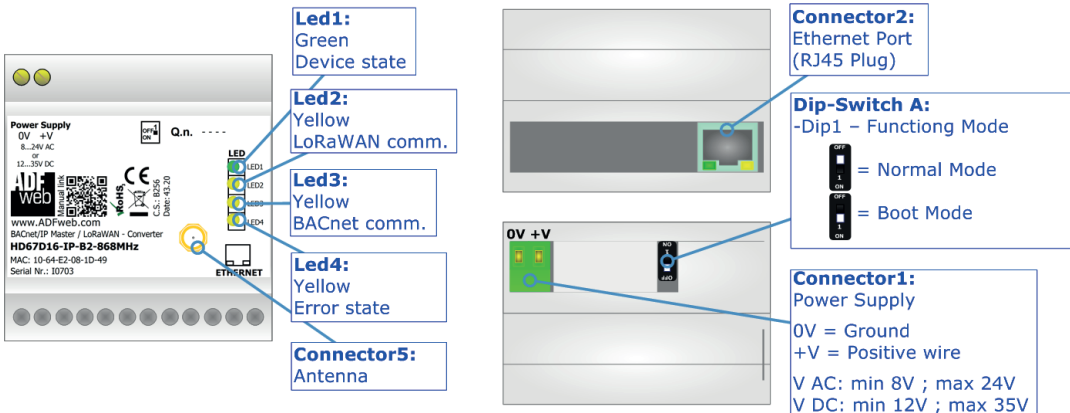

ADFweb.com srl

Strada Nuova, 17, IT-31010 Mareno di Piave, Treviso - Italy

HD67D16-IP-915MHz

www.ADFweb.com

CONNECTION SCHEME

Order code: HD67D16-IP-915MHz

Order code: HD67D16-IP-915MHz