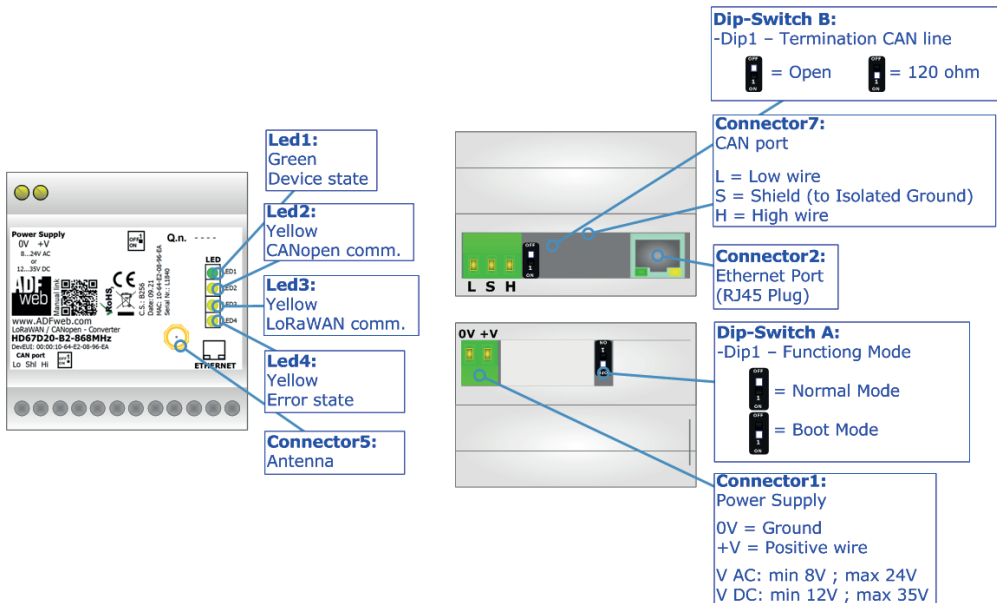

# BOX SHEET

LoRaWAN / CANopen Converter

Box Sheet for Order code: HD67D20-xxxMHz-B2

Document code: BS67D20-xxxMHz-B2

V1.000

**ADFweb.com srl**

Strada Nuova, 17, IT-31010 Mareno di Piave, Treviso - Italy

[www.ADFweb.com](http://www.ADFweb.com)

# CONNECTION SCHEME

Order code: HD67D20-xxxMHz-B2

Order code: HD67D20-xxxMHz-B2