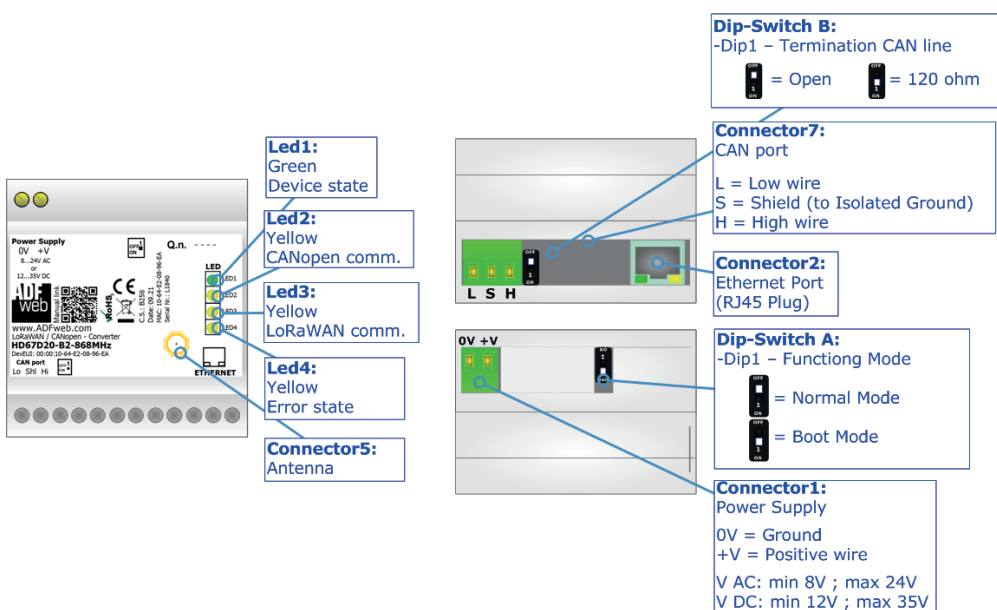

QR of Software

[www.adfweb.com/download/
filefold/SW67D20.zip](http://www.adfweb.com/download/filefold/SW67D20.zip)

HD67D20-xxxMHz-B2

BOX SHEET

LoRaWAN / CANopen Converter

Box Sheet for Order code: HD67D20-xxxMHz-B2

Document code: BS67D20-xxxMHz-B2

V1.000

ADFweb.com srl

Strada Nuova, 17, IT-31010 Mareno di Piave, Treviso - Italy

www.ADFweb.com

CONNECTION SCHEME

Order code: HD67D20-xxxMHz-B2

Order code: HD67D20-xxxMHz-B2