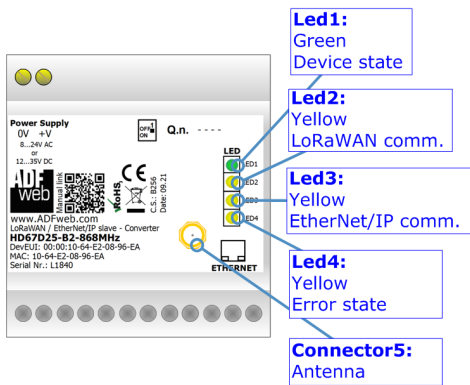

QR of Software

---

[www.adfweb.com/download/  
filefold/SW67D25.zip](http://www.adfweb.com/download/filefold/SW67D25.zip)

HD67D25-xxxMHz-B2

# BOX SHEET

LoRaWAN / EtherNet/IP slave  
Converter

Box Sheet for Order code: HD67D25-xxxMHz-B2  
Document code: BS67D25-xxxMHz-B2  
V1.000

**ADFweb.com srl**

Strada Nuova, 17, IT-31010 Mareno di Piave, Treviso - Italy

# CONNECTION SCHEME

Order code: HD67D25-xxxMHz-B2

Order code: HD67D25-xxxMHz-B2