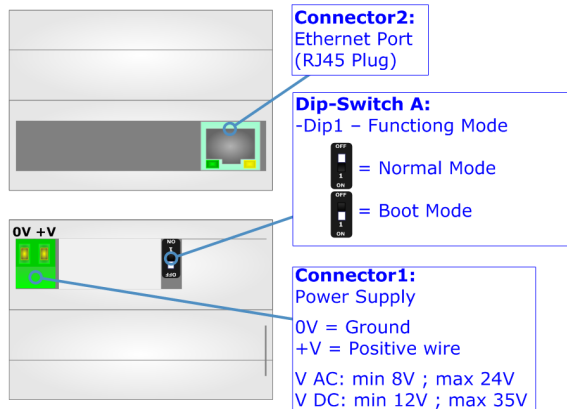

CONNECTION SCHEME

Order code: HD67D25-xxxMHz-B2

Order code: HD67D25-xxxMHz-B2