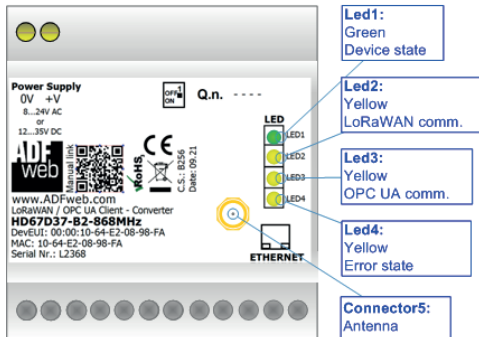

CONNECTION SCHEME

Order code: HD67D37-B2-868MHz

Order code: HD67D37-B2-868MHz