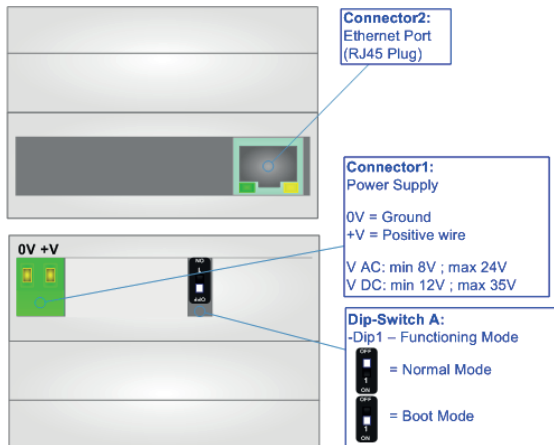

CONNECTION SCHEME

Order code: HD67D37-B2-868MHz

Order code: HD67D37-B2-868MHz