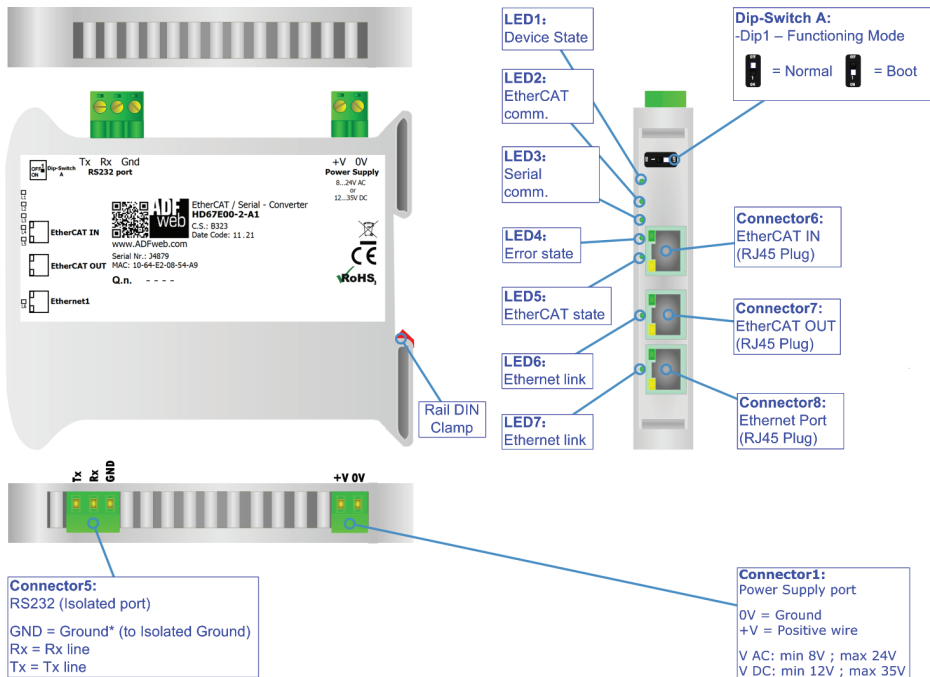

QR of Manual

[www.adfweb.com/download/
filefold/MN67E00_ENG.pdf](http://www.adfweb.com/download/filefold/MN67E00_ENG.pdf)

QR of Box-Sheet

[www.adfweb.com/download/
filefold/BS67E00-2-A1_ENG.pdf](http://www.adfweb.com/download/filefold/BS67E00-2-A1_ENG.pdf)

QR of Software

[www.adfweb.com/download/
filefold/SW67E00.zip](http://www.adfweb.com/download/filefold/SW67E00.zip)

HD67E00-2-A1

BOX SHEET

EtherCAT Slave / Serial - Converter

Box Sheet for Order code: HD67E00-2-A1
Document code: BS67E00-2-A1
V1.000

ADFweb.com srl

Strada Nuova, 17, IT-31010 Mareno di Piave, Treviso - Italy

www.ADFweb.com

CONNECTION SCHEME

Order code: HD67E00-2-A1

Order code: HD67E00-2-A1