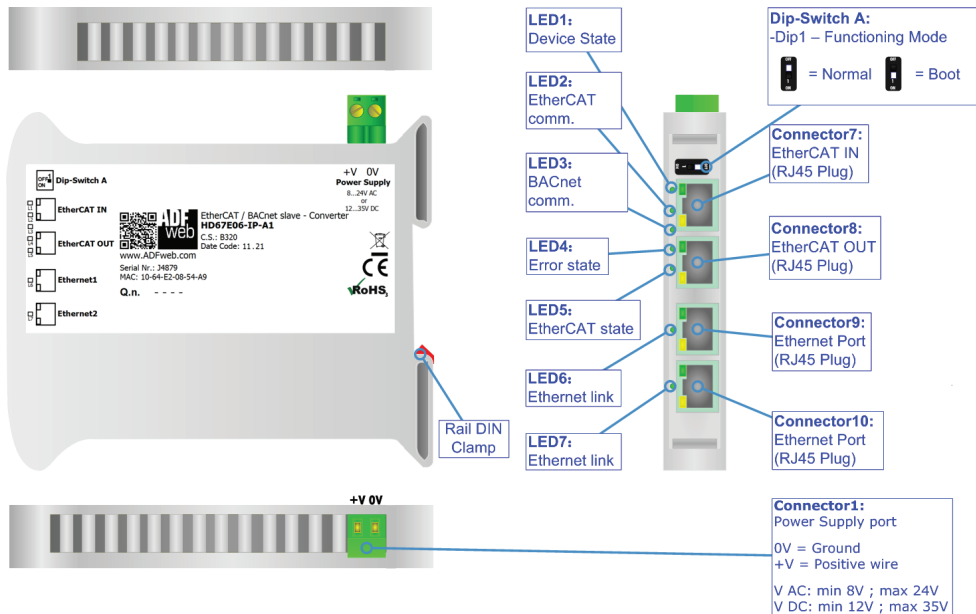

# BOX SHEET

**EtherCAT Slave / BACNet Master**

Box Sheet for Order code: HD67E06-IP-A1  
Document code: BS67E06-IP-A1  
V1.000

**ADFweb.com srl**

Strada Nuova, 17, IT-31010 Mareno di Piave, Treviso - Italy

# CONNECTION SCHEME

Order code: HD67E06-IP-A1

Order code: HD67E06-IPA1