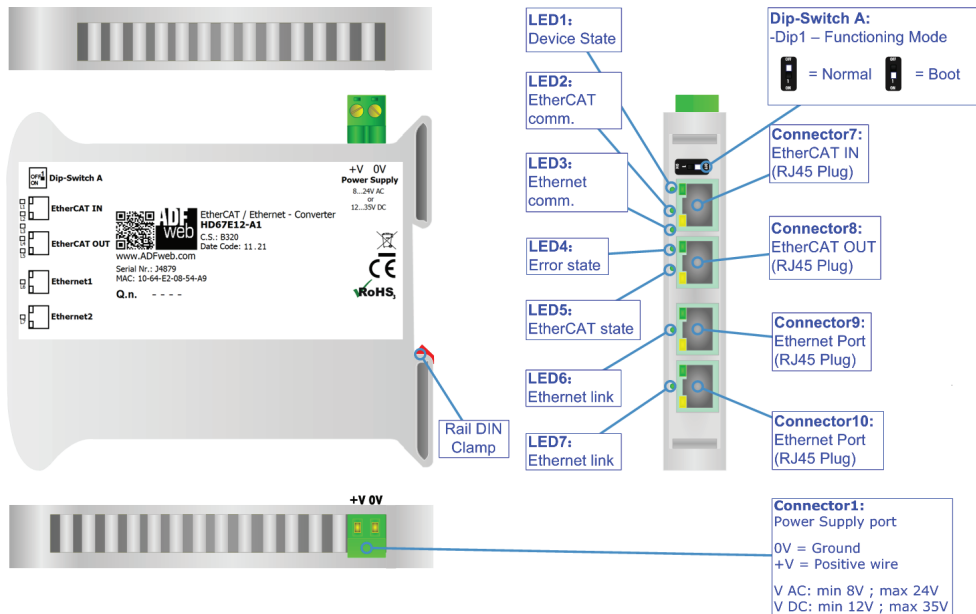

QR of Software

[www.adfweb.com/download/
filefold/SW67E12.zip](http://www.adfweb.com/download/filefold/SW67E12.zip)

HD67E12-A1

BOX SHEET

EtherCAT Slave / BACNet slave

Box Sheet for Order code: HD67E12-A1
Document code: BS67E12-A1
V1.000

ADFweb.com srl

Strada Nuova, 17, IT-31010 Mareno di Piave, Treviso - Italy

www.ADFweb.com

CONNECTION SCHEME

Order code: HD67E12-A1

Order code: HD67E12-A1