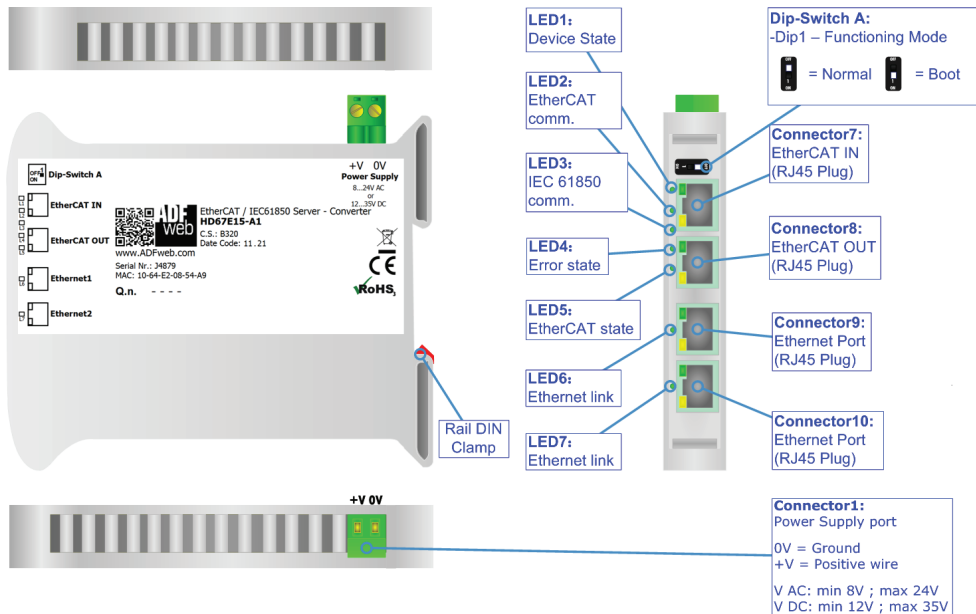

QR of Software

[www.adfweb.com/download/
filefold/SW67E15.zip](http://www.adfweb.com/download/filefold/SW67E15.zip)

HD67E15-A1

BOX SHEET

EtherCAT Slave / IEC61850 Server

Box Sheet for Order code: HD67E15-A1
Document code: BS67E15-A1
V1.000

ADFweb.com srl

Strada Nuova, 17, IT-31010 Mareno di Piave, Treviso - Italy

www.ADFweb.com

CONNECTION SCHEME

Order code: HD67E15-A1

Order code: HD67E15-A1