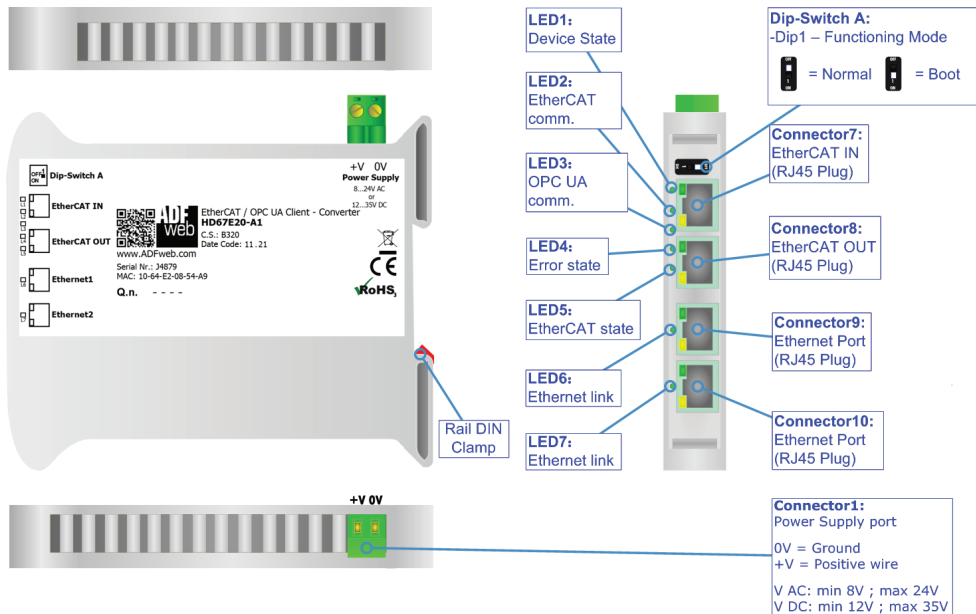

QR of Software

[www.adfweb.com/download/
filefold/SW67E20.zip](http://www.adfweb.com/download/filefold/SW67E20.zip)

HD67E20-A1

BOX SHEET

EtherCAT Slave / OPC UA Client

Box Sheet for Order code: HD67E20-A1
Document code: BS67E20-A1
V1.000

ADFweb.com srl
Strada Nuova, 17, IT-31010 Mareno di Piave, Treviso - Italy

www.ADFweb.com

CONNECTION SCHEME

Order code: HD67E20-A1

Order code: HD67E20-A1