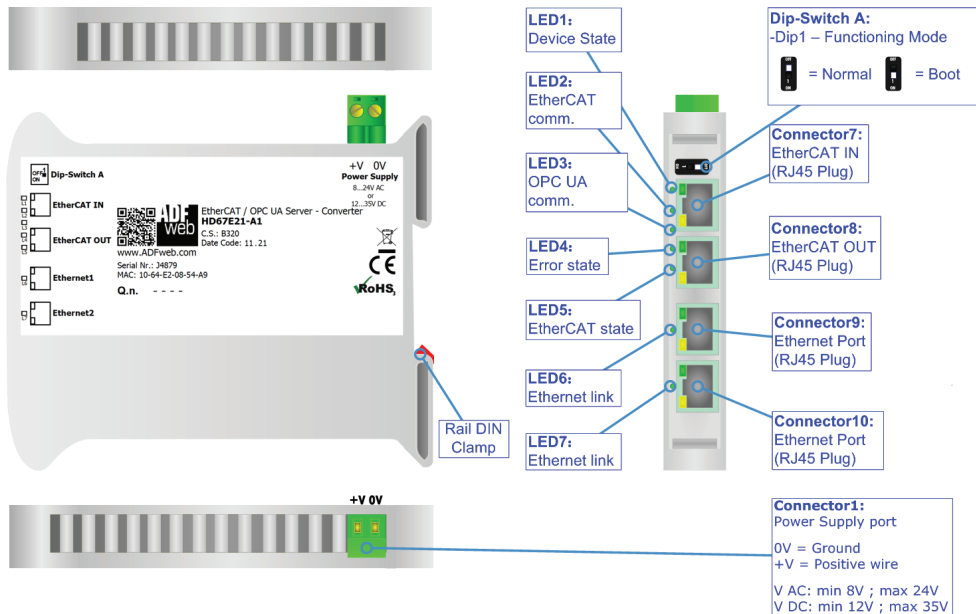

QR of Software

[www.adfweb.com/download/
filefold/SW67E21.zip](http://www.adfweb.com/download/filefold/SW67E21.zip)

HD67E21-A1

BOX SHEET

EtherCAT Slave / OPC UA Server

Box Sheet for Order code: HD67E21-A1
Document code: BS67E21-A1
V1.000

ADFweb.com srl
Strada Nuova, 17, IT-31010 Mareno di Piave, Treviso - Italy

www.ADFweb.com

CONNECTION SCHEME

Order code: HD67E21-A1

Order code: HD67E21-A1