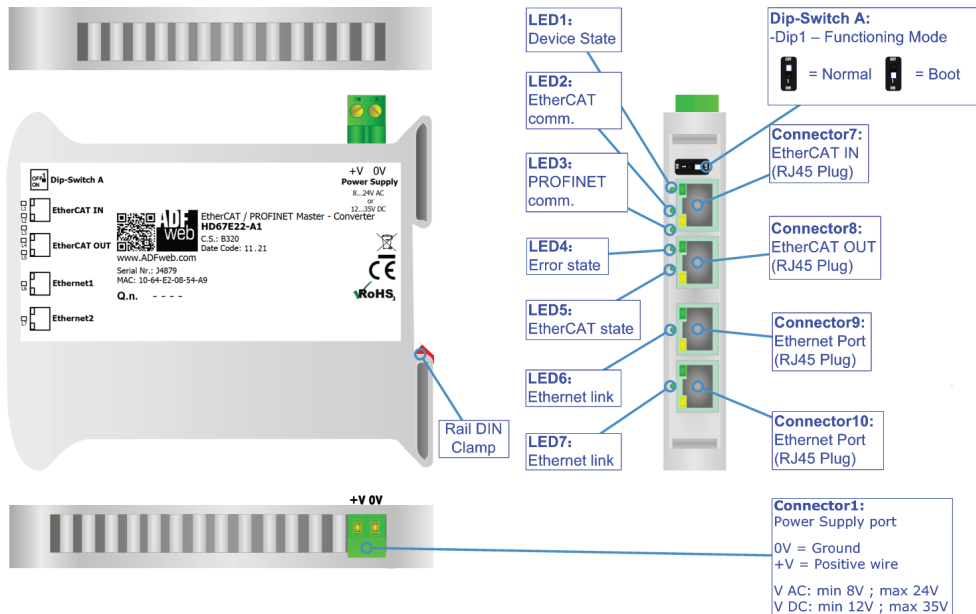

QR of Software

[www.adfweb.com/download/
filefold/SW67E22.zip](http://www.adfweb.com/download/filefold/SW67E22.zip)

HD67E22-A1

BOX SHEET

EtherCAT Slave / PROFINET master

Box Sheet for Order code: HD67E22-A1
Document code: BS67E22-A1
V1.000

ADFweb.com srl
Strada Nuova, 17, IT-31010 Mareno di Piave, Treviso - Italy

www.ADFweb.com

CONNECTION SCHEME

Order code: HD67E22-A1

Order code: HD67E22-A1