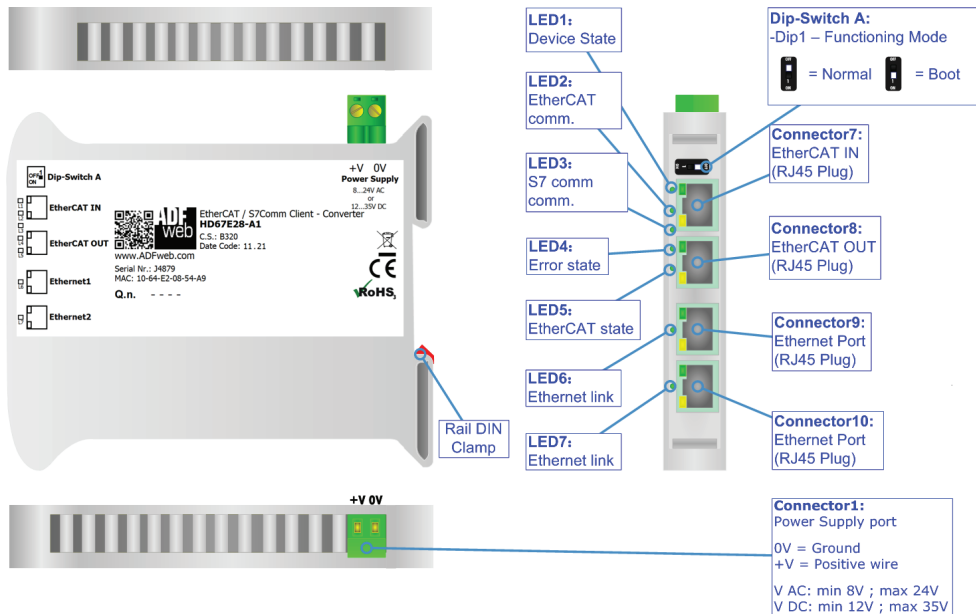

# BOX SHEET

**EtherCAT Slave / S7comm client**

Box Sheet for Order code: HD67E8-A1  
Document code: BS67E28-A1  
V1.000

**ADFweb.com srl**  
Strada Nuova, 17, IT-31010 Mareno di Piave, Treviso - Italy

[www.ADFweb.com](http://www.ADFweb.com)

# CONNECTION SCHEME

Order code: HD67E28-A1

Order code: HD67E28-A1