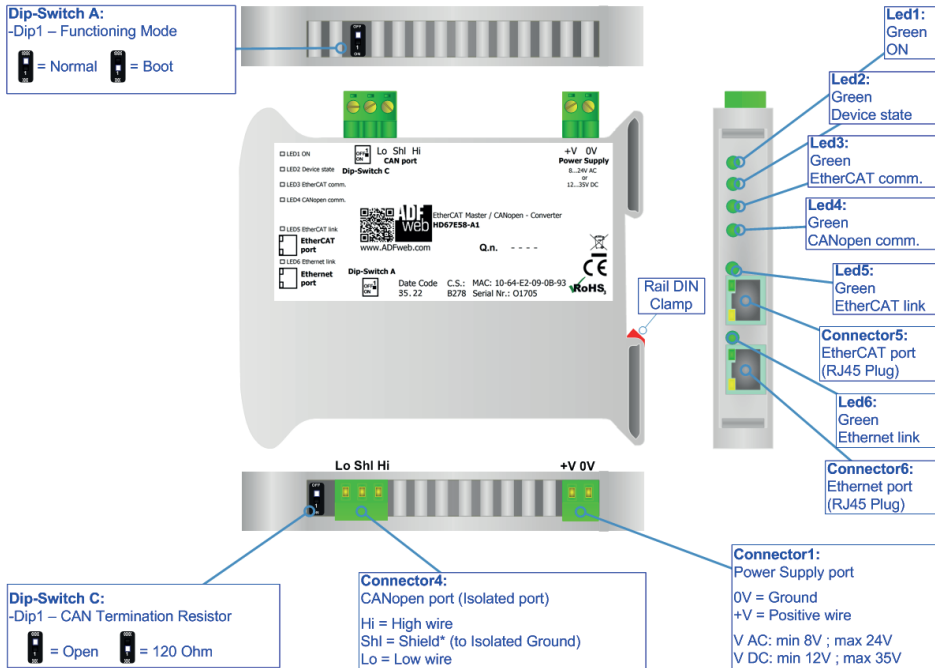

QR of Software

[www.adfweb.com/download/
filefold/SW67E58.zip](http://www.adfweb.com/download/filefold/SW67E58.zip)

HD67E58-A1

BOX SHEET

**EtherCAT Master / CANopen
Converter**

Box Sheet for Order code: HD67E58-A1
Document code: BS67E58-A1
V1.000

ADFweb.com srl

Strada Nuova, 17, IT-31010 Mareno di Piave, Treviso - Italy

www.ADFweb.com

CONNECTION SCHEME

Order code: HD67E58-A1

Order code: HD67E58-A1