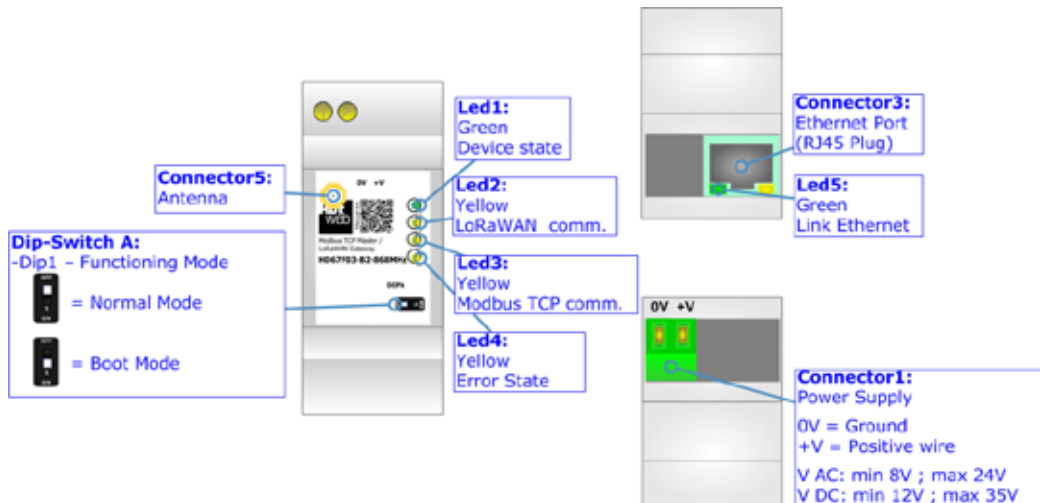

QR of Software

[www.adfweb.com/download/
filefold/SW67F03.zip](http://www.adfweb.com/download/filefold/SW67F03.zip)

HD67F03-B2-xxxMHz

BOX SHEET

**LoRaWan Gateway / Modbus TCP Master
Converter**

Box Sheet for Order code: HD67F03-B2-xxxMHz
Document code: BS67F03-B2-xxxMHz
V1.000

ADFweb.com srl

Strada Nuova, 17, IT-31010 Mareno di Piave, Treviso - Italy

www.ADFweb.com

CONNECTION SCHEME

Order code: HD67F03-B2-868MHz

Order code: HD67F03-B2-868MHz