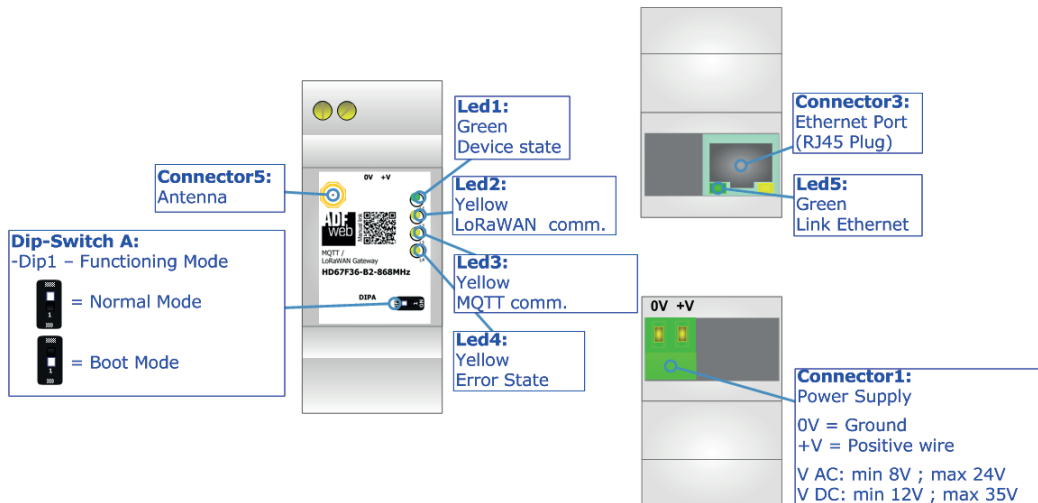

# CONNECTION SCHEME

Order code: HD67F36-B2-915MHz

Order code: HD67F36-B2-915MHz