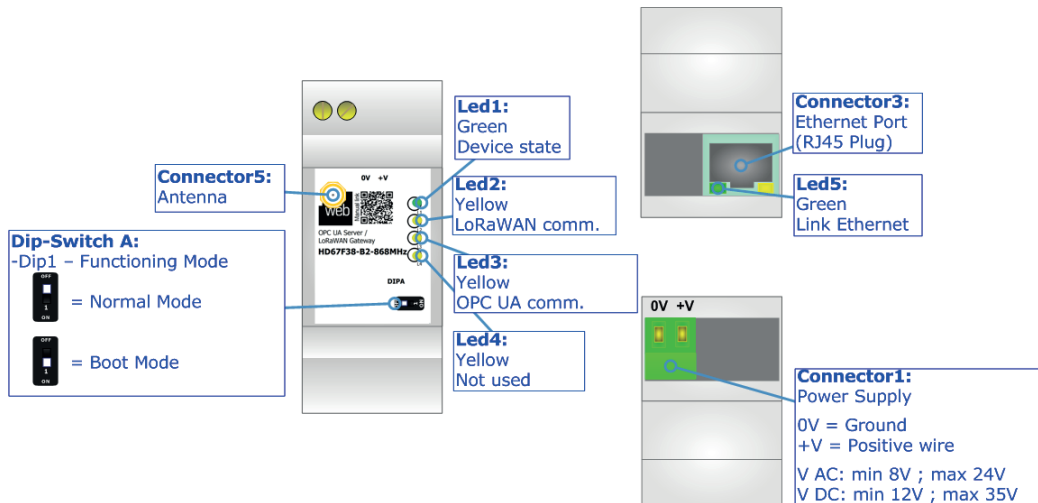

QR of Software

[www.adfweb.com/download/
filefold/SW67F38.zip](http://www.adfweb.com/download/filefold/SW67F38.zip)

HD67F38-B2-868MHz

BOX SHEET

LoRaWan Gateway / OPC UA server
Converter

Box Sheet for Order code: HD67F38-B2-868MHz
Document code: BS67F38-B2-868MHz
V1.000

ADFweb.com srl

Strada Nuova, 17, IT-31010 Mareno di Piave, Treviso - Italy

www.ADFweb.com

CONNECTION SCHEME

Order code: HD67F38-B2-868MHz

Order code: HD67F38-B2-868MHz