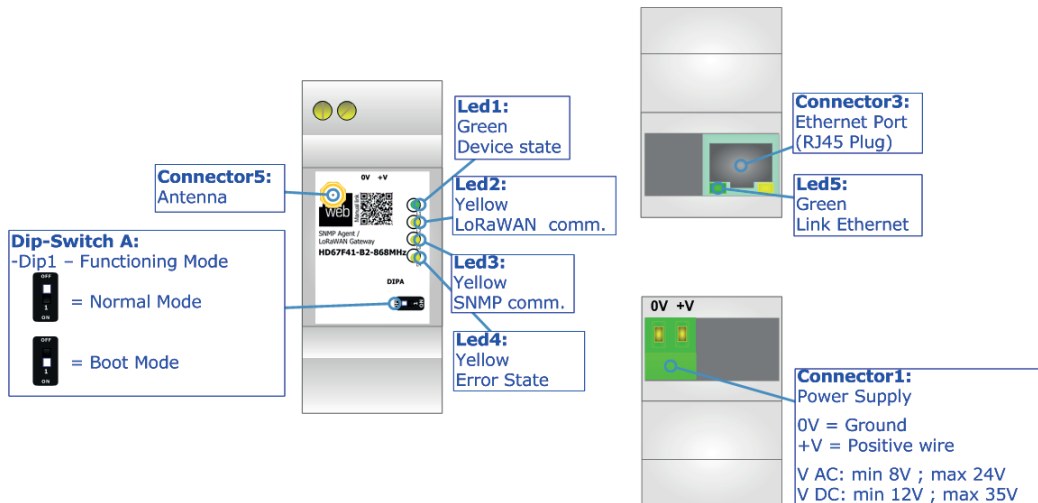

CONNECTION SCHEME

Order code: HD67F41-B2-868MHz

Order code: HD67F41-B2-868MHz